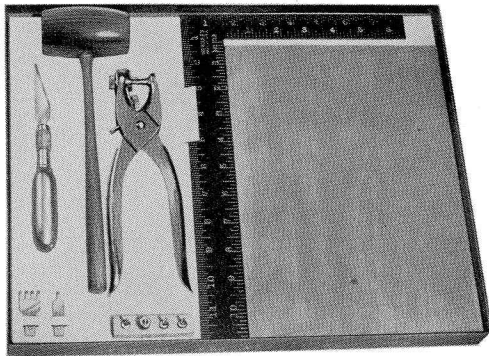

Make your hands more creative with

x-acto®

Leathercraft Tool Sets

Leathercraft has always been a popular hobby. Feature X-acto Leathercraft sets for higher store traffic and steady profits.

No. 97L X-ACTO LEATHER CRAFTSMAN'S SET—Contains No. 94L Thronging Chisel Set, No. 920 Leathercraft Punch with 6 Attachments, No. 923 Square, No. 924 Mallet, No. 925 Cutting Board. (Wt. ea.—4 lbs.) $9.50