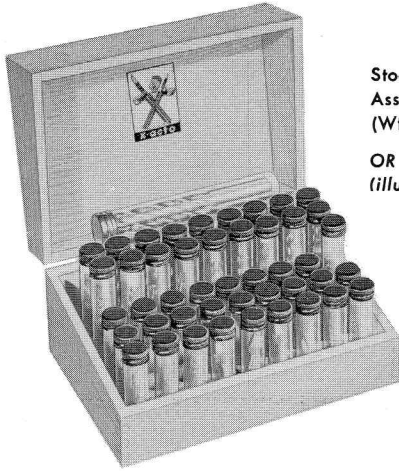

Handsome Work Bench of Natural Wood and Varnish Finish

Size: 20" wide x 10" deep x 15½" high

Make your hands more creative with

x-acto®

Merchandise Display Cards

Build extra sales—and profits—with colorful 9" x 12" X-acto display cards . . . they'll do a selling job for you.