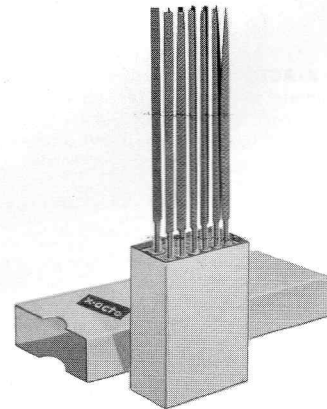

No. 605 X-acto SWISS NEEDLE FILE SET — Complete Set of 12, assorted styles ..... List $3.95 (Wt. 1 doz.—2¼ lbs.)