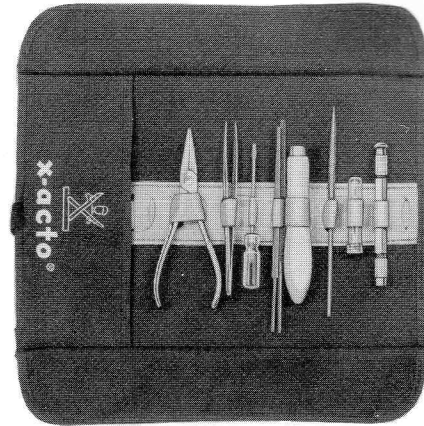

Make your hands more creative with

x-acto[®]

Tools for Model Builders

- New and Improved X-acto Precision-made Tools
- Handy, all-purpose X-acto Model Builders Field Kits

No. 73 X-acto LARGE MODEL RAILROAD & AERO-FIELD KIT — Similar to No. 72, but has more tools, 37 pieces in all, in larger, fitted Canvas Roll. Compact-complete with every necessary tool (Wt. ½ doz.—9 lbs.) List \$17.50

No. 72 X-acto MODEL RAILROAD & AERO-FIELD KIT — This compact Field/Bench Kit is a "must" for every model fan. Contains basic tools, 16 pieces in all, precision-made to X-acto standards. In durable, fitted Canvas Roll (Wt. ½ doz.—3½ lbs.) List \$6.75