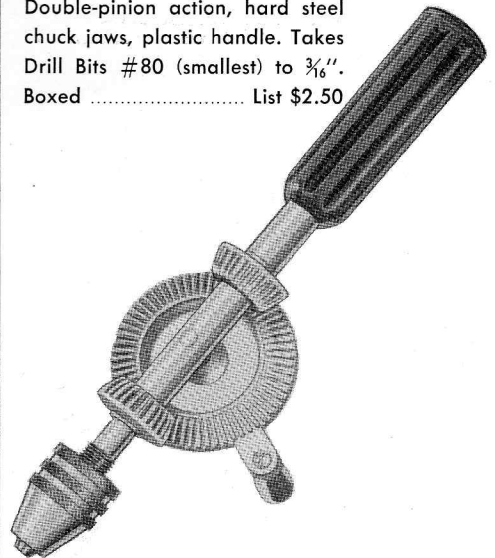

X-ACTO "C" ASSORTMENT TWIST DRILL SET (for
#47N Hand Drill) — 9 Carbon Steel Twist Drills,
sizes 1/16" to 3/16". Packed in handy, plastic case
(Wt. 1 doz.—1 lb.) List $3.50

"D" X-ACTO HOBBY DRILL CHUCK — Small, precision
Chuck will fit into large hand drill, power drill or lathe. The
professional modeller will like this fine accessory tool. Gives
accurate results and saves drill bits, too! List — ea. $1.25
(Wt. 1 doz.—1/8 lb.)