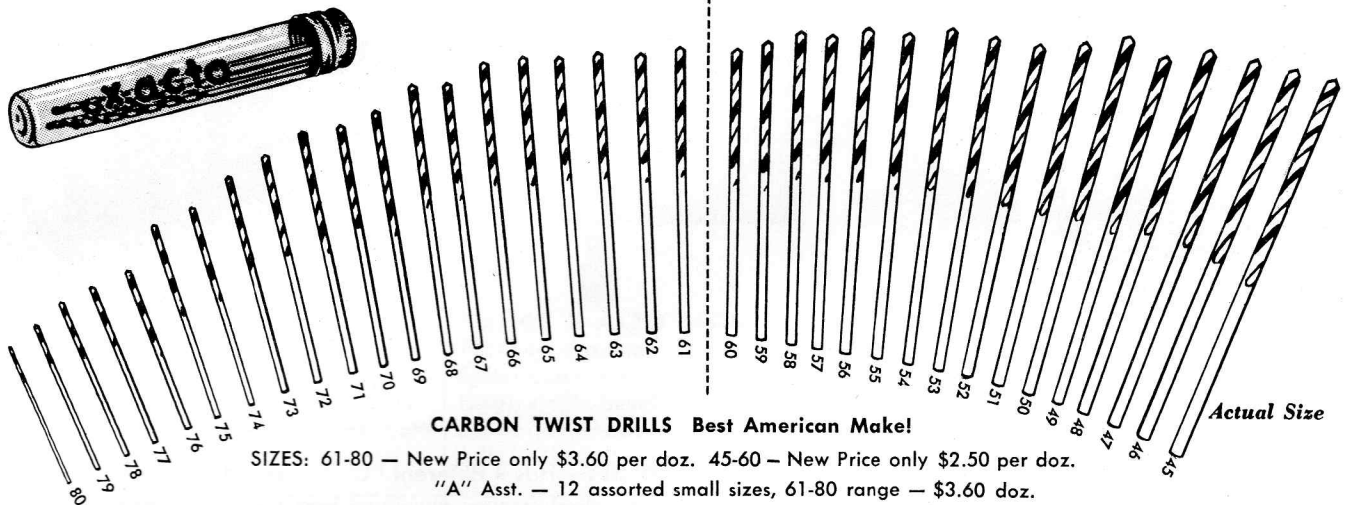

CARBON TWIST DRILLS Best American Make!

SIZES: 61-80 — New Price only \$3.60 per doz. 45-60 — New Price only \$2.50 per doz.

"A" Asst. — 12 assorted small sizes, 61-80 range — \$3.60 doz.

"B" Asst. — 12 assorted large sizes, 60-45 range — \$2.50 doz.