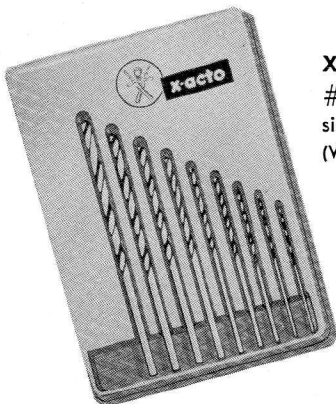

X-ACTO "C" ASSORTMENT TWIST DRILL SET (for
#47N Hand Drill) — 9 Carbon Steel Twist Drills,
sizes 1/16" to 3/16". Packed in handy, plastic case
(Wt. 1 doz.—1 lb.) List $3.50

"D" X-ACTO HOBBY DRILL CHUCK — Small, precision
Chuck will fit into large hand drill, power drill or lathe. The
professional modeller will like this fine accessory tool. Gives
accurate results and saves drill bits, too! List — ea. $1.25
(Wt. 1 doz.—1/8 lb.)