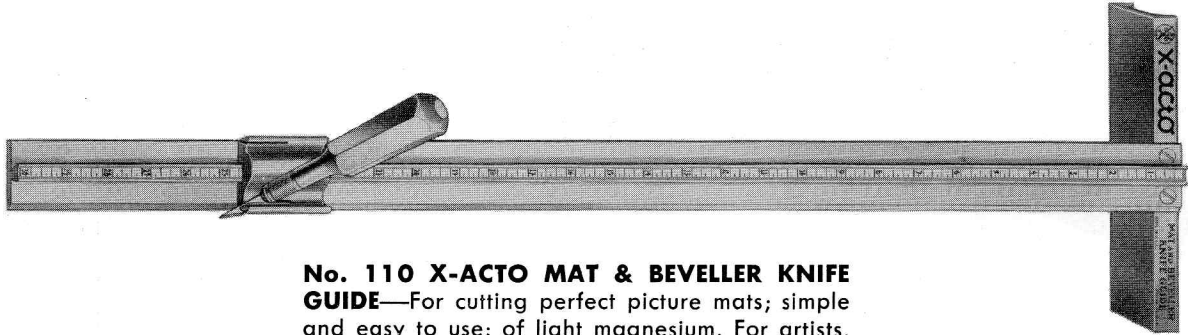

Make your hands more creative with

x-acto®

Tools for Arts and Crafts

Unique, specially designed X-acto precision tools and sets for commercial artists, photographers, draftsmen, hobbyists, etc.

No. 110 X-ACTO MAT & BEVELLER KNIFE GUIDE—For cutting perfect picture mats; simple and easy to use; of light magnesium. For artists, photographers, architects, draftsmen or anyone who has to cut mats (up to 30") or other materials to exact size. Complete with No. 6 Knife and instructions. (Wt.1 doz.—21 ¼ lbs.)—$9.00.