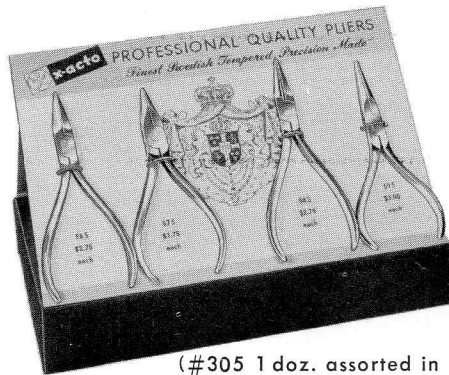

No. 72 X-acto MODEL RAILROAD & AERO-FIELD KIT — This compact Field/Bench Kit is a "must" for every model fan. Contains basic tools, 16 pieces in all, precision-made to X-acto standards. In durable, fitted Canvas Roll (Wt. ½ doz.—3½ lbs.) List \$6.75