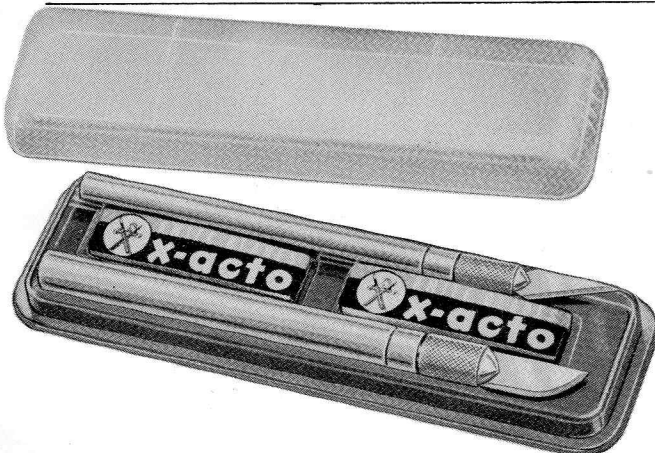

No. 62 X-ACTO VIZI-DOME DOUBLE KNIFE SET.

—Nos. 1 & 2 Knives with 10 extra assorted blades. On black plastic base with removable, clear-plastic Vizi-Dome cover. (Wt. 1 doz.— $3\frac{3}{8}$ lbs.) —$2.50