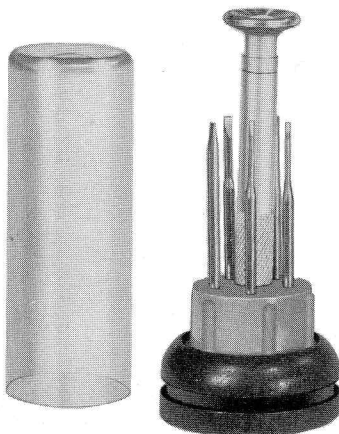

No. 70 X-acto SCREW DRIVER SET

— Aluminum handle with sure-locking chuck; 5 diff. size steel blades (.040 - .055 - .070 - .080 - .100); on wood and plastic stand, acetate cover. Boxed. New Reduced Price

(Wt. 1 doz.—1¼ lbs.)
— List $1.50