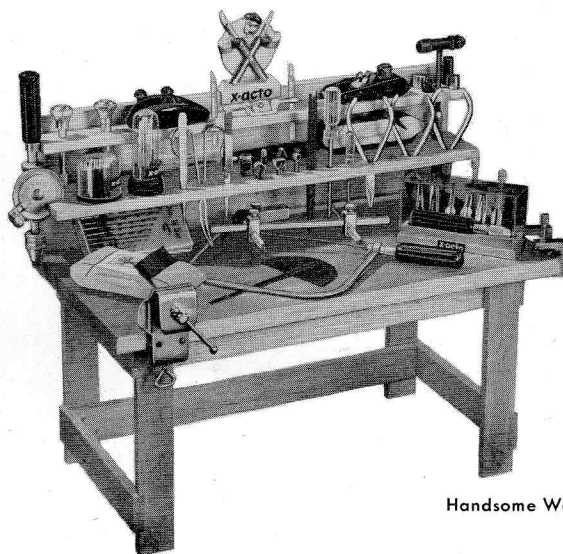

No. 204 Wood Work Bench—only (Wt. 1 pc.—7 lbs.)
$3.50 each—Net.

**No. 205 Complete Set of X-acto Hobby Tools with
FREE Display Work Bench**— (Wt. 1 pc.—19 lbs.)
—List $48.00.

Handsome Work Bench of Natural Wood and Varnish Finish

Size: 20" wide x 10" deep x 15½" high