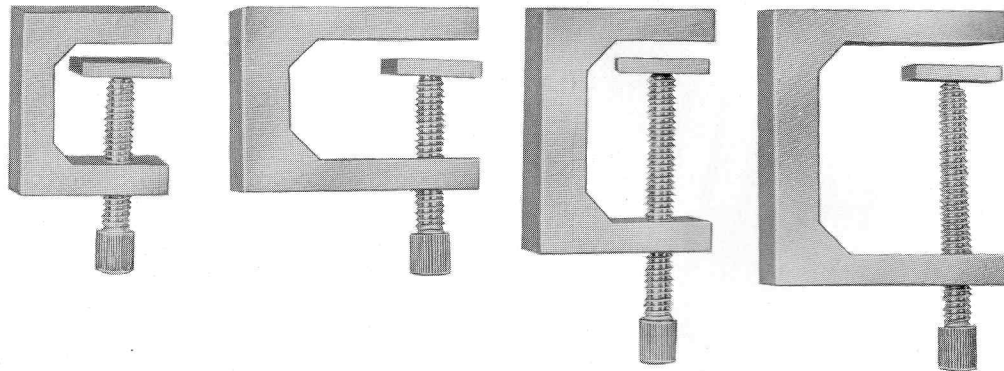

Make your hands more creative with

x-acto®

Hobby Tools

Each perfect for its purpose
for faster, easier, finer work
for expert and for beginner.

N—1" wide, 1" deep—35c   **L**—1" wide, 1½" deep—50c   **M**—1½" wide, 1" deep—50c   **O**—1¾" wide, 1½" deep—60c

No. 303 X-ACTO "C" CLAMP CARD—carries 3 each of four "C" Clamps. Complete—$5.80.
(Wt. 1 doz. Cards—15¼ lbs.)

No. 46 X-ACTO "C" CLAMP SET—Has 4 different "C" Clamps of light weight, sturdy, high-strength magnesium, steel screws, aluminum lock plates. Set boxed.
(Wt. doz.—4 lbs.)—$1.80.