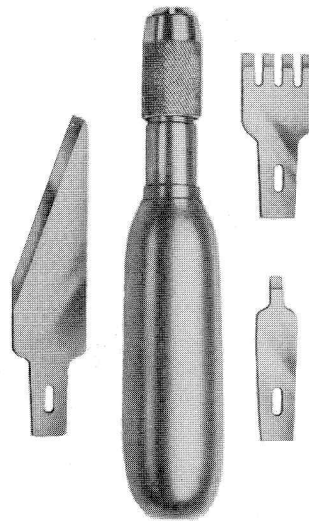

THONGING CHISEL SET

No. 94L X-ACTO THONGING CHISEL SET—Has No. 6L Skiving Knife, No. 33 Skiving Blade, No. 96-1 1-Prong and No. 96-4 4-Prong Thonging Chisels. (Wt. doz.—2 3/4 lbs.)—$2.50.
(Extra No. 96-1 1-Prong Thong. Chisels—ea. 25c)
(Extra No. 96-4 4-Prong Thong. Chisels—ea. 45c)