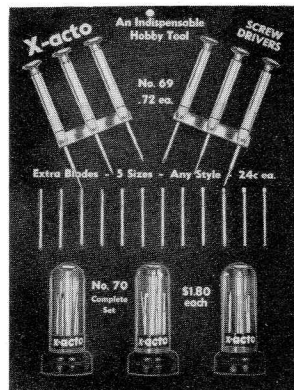

(Wt. 1 doz. Cards—10 3/8 lbs.)

No. 303 X-ACTO "C" CLAMP CARD—carries 3 each of four "C" Clamps. Complete—\$5.80.

(Wt. 1 doz. Cards—15 1/4 lbs.)

No. 304 X-ACTO BLADE PACKAGE CARD—carries 20 asst. pkgs. Refill Blades. Complete—\$9.60.

(Wt. 1/2 doz. Cards—3 1/2 lbs.)

No. 308 X-ACTO UTILITY KNIFE CARD—carries 12 No. 8 Knives. Complete—\$3.00.

(Wt. 1 doz. Cards—13 1/4 lbs.)

No. 309 X-ACTO SCREW DRIVER CARD—carries 3 No. 70 Sets, 6 Screw Drivers, 12 Blades. Complete \$10.44