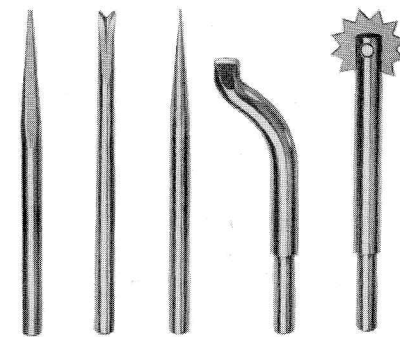

300L 301L 302L 305L 306L

No. 5L X-ACTO UNIVERSAL HANDLE—takes each of the 5 leather tools—(Wt. 1 doz.—1 1/4 lbs.)—$1.10

- No. 300L FID 50c
- No. 301L EDGE BEVELLER 55c
- No. 302L AWL 25c
- No. 305L EDGE CREASER 60c
- No. 306L SPACER 60c