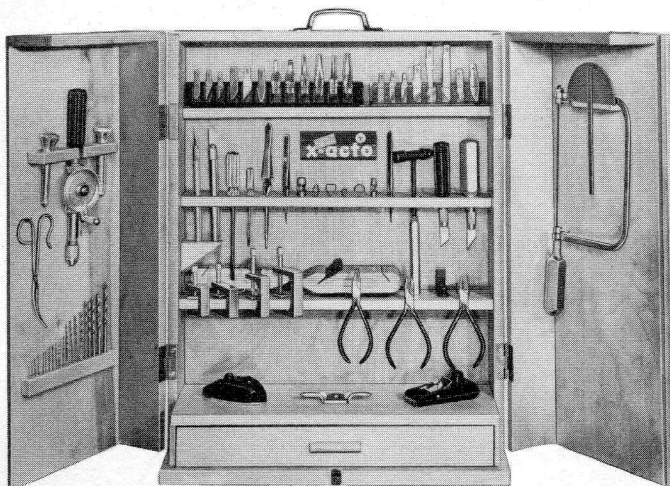

CONTENTS

- 6 pc.—#1 Knife @ .60 ea.\$3.60
- 6 pc.—#2 Knife @ .60 ea.3.60
- 12 pc.—#3 Pen-Knife @ \$1.00 ea.12.00
- 6 pc.—#51 Knife Set @ \$1.20 ea. 7.20
- 6 pc.—#52 Knife Set @ \$1.20 ea. 7.20
- 3 pc.—#62 Knife Set @ \$2.50 ea. 7.50
- TOTAL LIST PRICE—\$41.10**

No. 101N X-acto DISPLAY DEAL—Fine walnut-blond-wood cabinet (16" x 14" x 6 1/2")—FREE (incl. stock rack) asst. of knives, blades, knife chests. (Wt. 31 lbs.)—List \$144.00.

CONTENTS

- 6 Pcs. No. 1 Knife
- 6 Pcs. No. 2 Knife
- 6 Pcs. No. 5 Knife
- 6 Pcs. No. 6 Knife
- 6 Pcs. No. 51 Set
- 6 Pcs. No. 52 Set
- 6 Pcs. No. 62 Set
- 5 Pcs. No. 82 Chest
- 3 Pcs. No. 83 Chest
- 3 Pcs. No. 80 Set
- 3 Pcs. No. 77 Set
- 2 Pcs. No. 78 Set
- 36 Pkgs. Asstd. Blades

No. 101N X-acto STOCK RACK

No. 89 X-acto TOOLMASTER CABINET

—complete assortment of handcraft tools, knives, blades in sturdy blondwood cabinet. (Wt. 1 pc.—20 1/4 lbs.) —Complete \$60.00.

CONTENTS

- 1 each—Nos. 1, 2, 5, 6 Knives
- Complete Assortment of Blades, Gouges, Routers and Punches
- 1 No. 50 Hammer Set
- 1 each, Nos. 56, 57, 58 Pliers
- 1 No. 44 Hobbycraft Saw with 5 Refill Saw Blades
- 1 No. 45 Spokeshave
- 1 No. 47N Hand Drill
- 1 each Nos. 1D, 2D Pin Vises
- 20 Assorted Drill Bits
- 1 each Nos. 36, 37, 38, 39 Tweezers
- 1 each Nos. 41, 42 Sanders
- 1 No. 40 Block Planer
- 1 No. 48 Balsa Stripper
- 1 No. 55 Protractor Rule
- 1 each Small & Medium Screw Drivers
- 1 No. 46 "C" Clamp Set
- 4 X-acto Handbooks
- 1 Toolmaster Cabinet