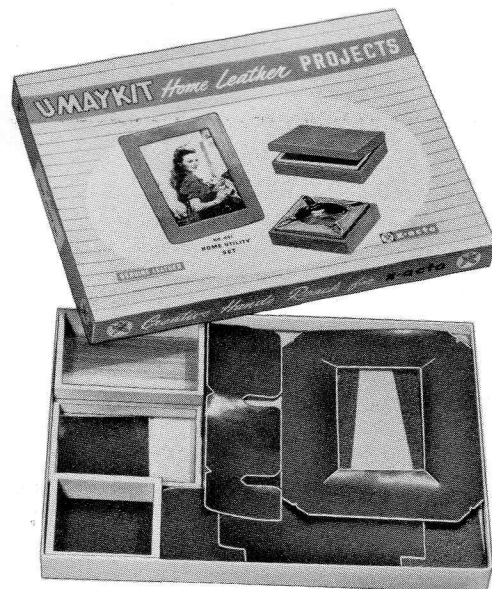

#491 LEATHER HOME UTILITY SET

Includes the 3 projects shown — jewelry/cigarette box — ash tray — picture frame. With complete pre-cut materials and instructions. Set is handsomely boxed—(Wt. 1 doz.—18 1/2 lbs.)

-List $3.95