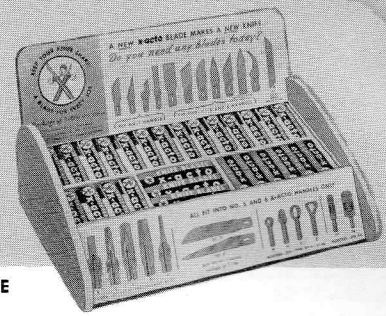

Make your hands more creative with

x-acto®

Blades

Refills — Gouges — Routers — Punches

Always **GOOD** — made of high carbon steel
Always **SHARP** — ground to surgical sharpness
Always **READY** — instantly interchangeable

**No. 111 X-ACTO BLADE
MERCHANDISER**
Blondwood Case — Lucite
Lid, **FREE** with blade order
—List $64.90.

No. 10—Small, fine general cutting, carving.	No. 11—Fine angle cutting; deep cuts, narrow spots.	No. 16—Small holes, notches, stencils—in thin materials.	No. 17—1/4" chisel blade for narrow cuts.	BLADES FIT No. 1 HANDLE—Pkgs. of 5 Blades, alike — or Asst. No. 1 (has 2 No. 10, 2 No. 11, 1 No. 16)—60c per pkg.
No. 18—1/2" chisel blade for deep cross cuts.	No. 19—Broad blade for light chiseling, rough shaping.	No. 22—Long cuts, close corner cutting, whittling.	No. 23X — Double-edged for close quarters, angled corners.	No. 24—Close corner cuts; templates, mats, trimming.
No. 25—General carving, whittling, heavy cutting.	No. 28 — Hooked for curved shaping, whittling; leather, linoleum.	No. 26 — 3" Whittler — for heavy cutting.	No. 27 — 3" Saw—cutting blanks, tight work.	BLADES FIT Nos. 2, 5 & 6 HANDLES—Pkgs. of 5 Blades, alike — or Asst. No. 2 (has 1 each Nos. 19, 22, 23X, 24, 25) — 60c per pkg. Nos. 26 & 27—sold only pkg. of 2 (alike) — 30c per pkg.
W	X	Y	Z	ROUTERS FIT Nos. 5 & 6 HANDLES—25c each. Asst. No. 5—Pkg. of 4 asstd.—$1.00 per pkg.
ROUTERS FOR CARVING OUT GROOVES, SHAPING INTERIOR OF HULLS AND MODELS				
No. 31 1/4" Punch	No. 32 1/2" Punch	PUNCHES FIT Nos. 5 & 6 HANDLES 30c each Pkg. of 2 (one ea.)—60c per pkg.	A—3/16" Chisel	B—1/4" Chisel
C—3/16" V Gouge	D—3/8" V Gouge	E—3/8" U Gouge	F—3/32" U Veiner	GOUGES FIT Nos. 5 & 6 HANDLES 25c each Asst. No. 4 — Pkg. of 5 asstd. (A, B, C, D & E)—$1.25 per pkg.