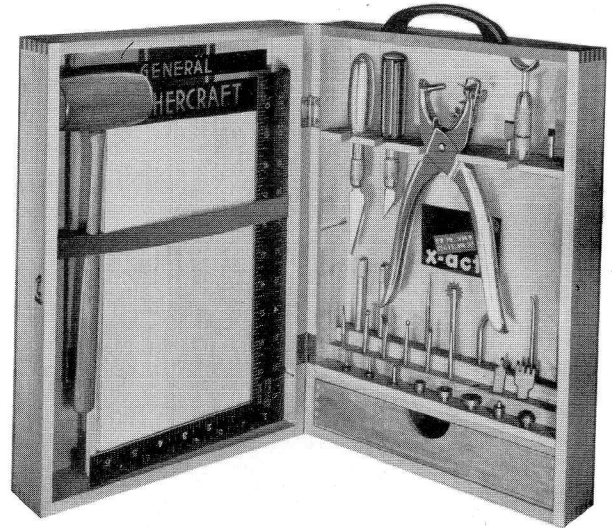

Make your hands more creative with

x-acto®

Leathercraft Tool Sets

Leathercraft has always been a popular hobby. Feature X-acto Leathercraft sets for higher store traffic and steady profits.

No. 97L X-ACTO LEATHER CRAFTSMAN'S SET—Contains No. 94L Thronging Chisel Set, No. 920 Leathercraft Punch with 6 Attachments, No. 923 Square, No. 924 Mallet, No. 925 Cutting Board. (Wt. ea.—4 lbs.)\$9.50

No. 98L X-ACTO COMPLETE LEATHER TOOL CHEST—(Size 14" x 10" x 3 1/2"; Wt. ea.—8 1/4 lbs.). Contains 36 tools, blades, points and standard Leathercraft Book. In handsome, portable blondwood fitted chest.