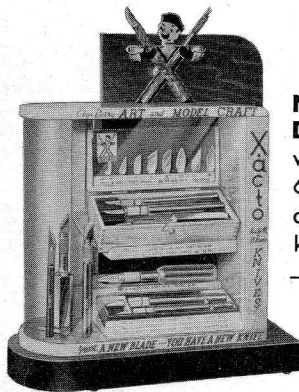

CONTENTS

- 6 pc.—#1 Knife @ .60 ea. $3.60
- 6 pc.—#2 Knife @ .60 ea. 3.60
- 12 pc.—#3 Pen-Knife @ $1.00 ea. 12.00
- 6 pc.—#51 Knife Set @ $1.20 ea. 7.20
- 6 pc.—#52 Knife Set @ $1.20 ea. 7.20
- 3 pc.—#62 Knife Set @ $2.50 ea. 7.50
- **TOTAL LIST PRICE—$41.10**

No. 101N X-acto DISPLAY DEAL—Fine walnut-blond-wood cabinet (16" x 14" x 6 1/2")—FREE (incl. stock rack) asst. of knives, blades, knife chests. (Wt. 31 lbs.)—List $144.00.

CONTENTS

- 6 Pcs. No. 1 Knife
- 6 Pcs. No. 2 Knife
- 6 Pcs. No. 5 Knife
- 6 Pcs. No. 6 Knife
- 6 Pcs. No. 51 Set
- 6 Pcs. No. 52 Set
- 6 Pcs. No. 62 Set
- 5 Pcs. No. 82 Chest
- 3 Pcs. No. 83 Chest
- 3 Pcs. No. 80 Set
- 3 Pcs. No. 77 Set
- 2 Pcs. No. 78 Set
- 36 Pkgs. Asstd. Blades