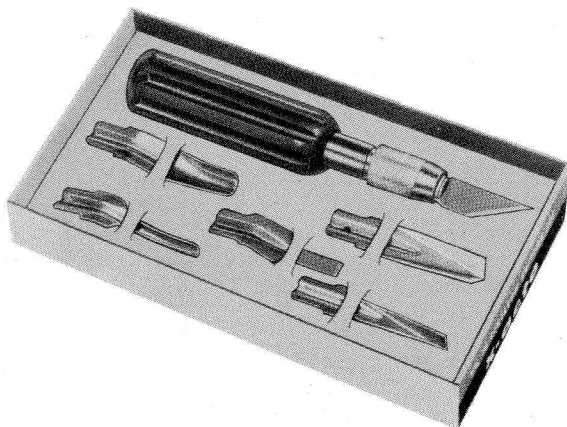

No. 76 X-ACTO LINOLEUM CUTTING SET—Has No. 5 Knife handle taking 1 No. 24 blade and 5 asstd. gouge blades. (Wt.1 doz.—2 ¾ lbs.)—$2.40.