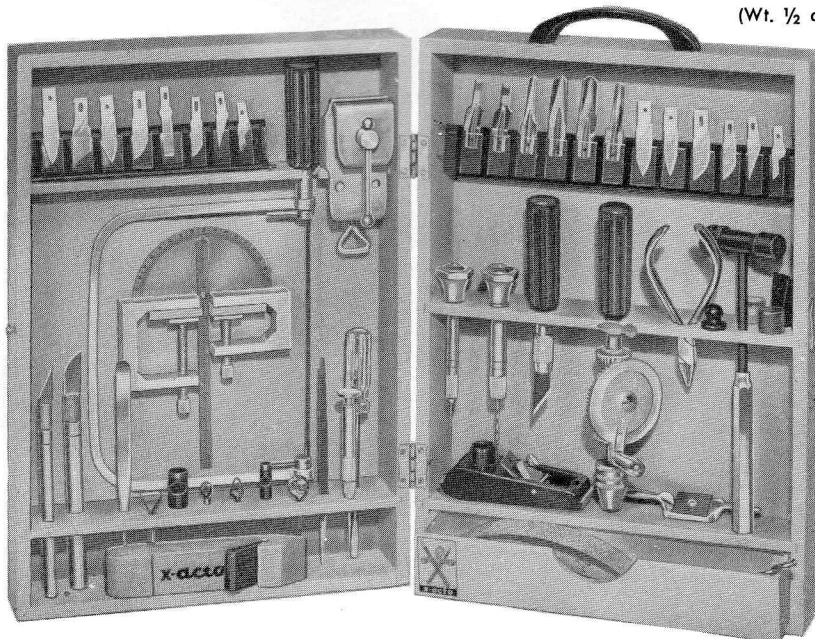

"THE FORTYNINER"

No. 88 X-ACTO COMPLETE HOBBY CHEST—(Size—14" x 10" x 3 1/2"; (Wt. 1 pc.—6 7/8 lbs.) Contains 49 tools, knives, blades. In sturdy, portable blondwood fitted chest.

(Wt. 1/2 doz.—43 lbs.)

CONTENTS

- 14 Knife Blades
- 6 Gouges
- 4 Routers
- 2 Punches
- 3 Knives (with blades)
- 1 Hobbycraft Saw
- 2 Screw Drivers
- 2 "C" Clamps
- 1 Protracto Rule
- 1 Tweezer
- 1 Sander
- 2 Pin Vises
- 1 Hand Drill
- 1 File
- 1 Planer
- 1 Hammer (with 4 extra heads)
- 1 Bench Vise
- 1 Spokeshave
- 1 Pair Pliers
- 3 Drill Bits
- Complete—$30.00