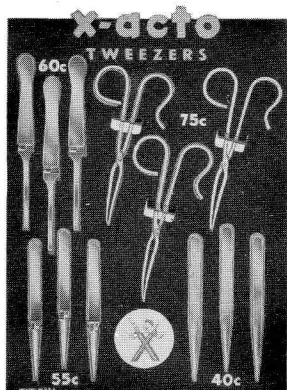

No. 302 X-ACTO TWEezer CARD—carries 3 each Nos. 36, 37, 38, 39 Tweezers. Complete—$7.00.

10 (Wt. 1 doz. Cards—10⅞ lbs.)

No. 36 X-ACTO TWEEZERS—
Plain pointed—
40c.

No. 37 X-ACTO TWEEZERS—
Cross - action,
self - locking,
Pointed—55c.

No. 38 X-ACTO TWEEZERS—
Cross - action,
self - locking,
Blunt—60c.

No. 39 X-ACTO FORCEPS—
Scis-
sor-action—75c.

(Above sold carded only)