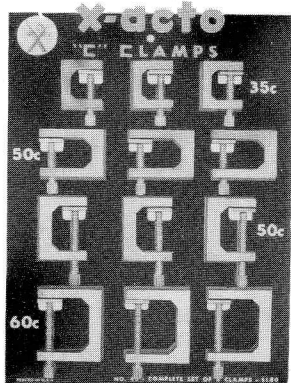

Make your hands more creative with

x-acto®

Hobby Tools

Each perfect for its purpose
for faster, easier, finer work
for expert and for beginner.

N—1" wide, 1" deep—35c   **L**—1" wide, 1½" deep—50c   **M**—1½" wide, 1" deep—50c   **O**—1¾" wide, 1½" deep—60c

No. 303 X-ACTO "C" CLAMP CARD—carries 3 each of four "C" Clamps. Complete—$5.80.
(Wt. 1 doz. Cards—15¼ lbs.)

No. 46 X-ACTO "C" CLAMP SET—Has 4 different "C" Clamps of light weight, sturdy, high-strength magnesium, steel screws, aluminum lock plates. Set boxed.
(Wt. doz.—4 lbs.)—$1.80.