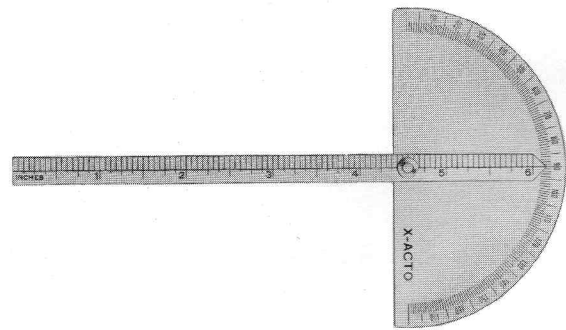

No. 55 X-ACTO PROTRACTOR RULE—180° Protractor and 6" Rule graduated in 1/16"; of stainless steel. Used by modellers, carpenters, machinists, draftsmen, artists, etc. (Wt.1 doz.—13 oz.)—$1.00.