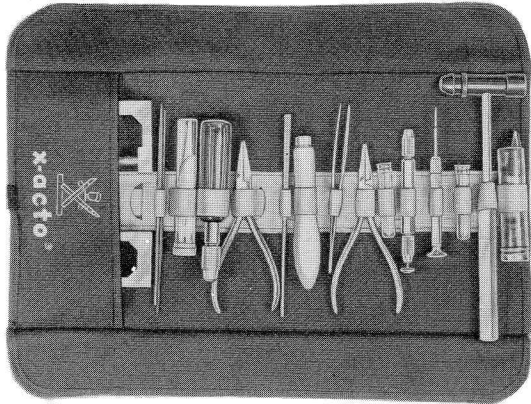

Make your hands more creative with

x-acto®

Tools for Model Builders

- New and Improved X-acto Precision-made Tools
- Handy, all-purpose X-acto Model Builders Field Kits

No. 73 X-acto LARGE MODEL RAILROAD & AERO-FIELD KIT — Similar to No. 72, but has more tools, 37 pieces in all, in larger, fitted Canvas Roll. Compact-complete with every necessary tool (Wt. ½ doz.—9 lbs.) ..... List $17.50