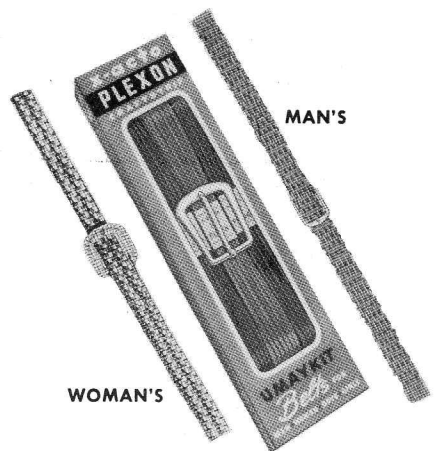

No. 477 X-ACTO PLEXON BELT KIT

Complete regular Craftstrip, buckle, instructions to make colorful, personalized belt—individually boxed. Available in 2 styles as shown—List 75¢ per kit. (Wt. 1 doz.—1½ lbs.)