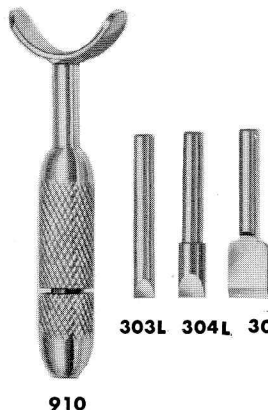

CARVING TOOLS

910

No. 910 X-ACTO SWIVEL CUTTER CHUCK HANDLE—takes 3 leather carving blades—
(Wt. 1 doz.—5/8 lb.)—$1.20.

LEATHER CARVING BLADES:

- No. 303 L 3/16" BLADE—50c
- No. 304 L 1/4" BLADE—50c
- No. 307 L 3/8" BLADE—60c