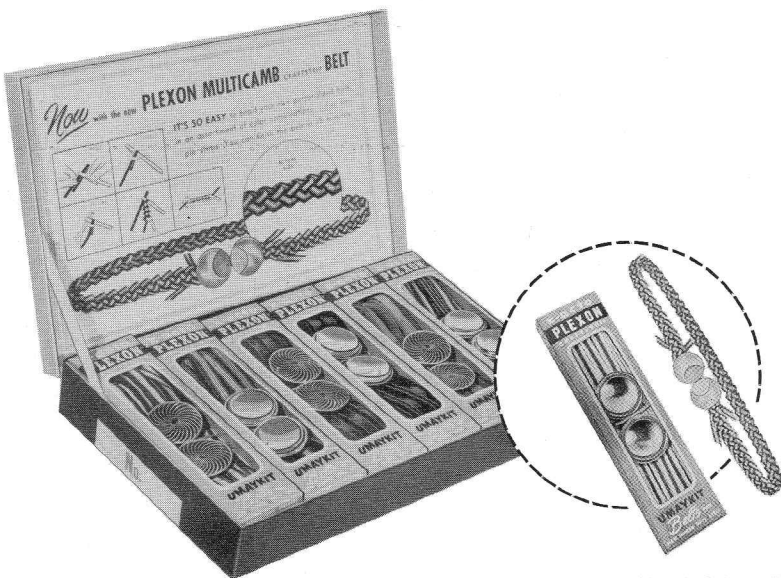

No. 478 Belt Merchandiser Display Box—Displays and sells 1 doz. No. 478 Plexon Belt Kits. (Wt.—2½ lbs.). $12.00

No. 478 X-ACTO PLEXON DELUXE BELT KIT

New, wide Multicamb Craftstrip, buckle, instructions for easy-to-make, attractive belt. Individually boxed—List $1.00 per kit. (Wt. 1 doz.—2½ lbs.)