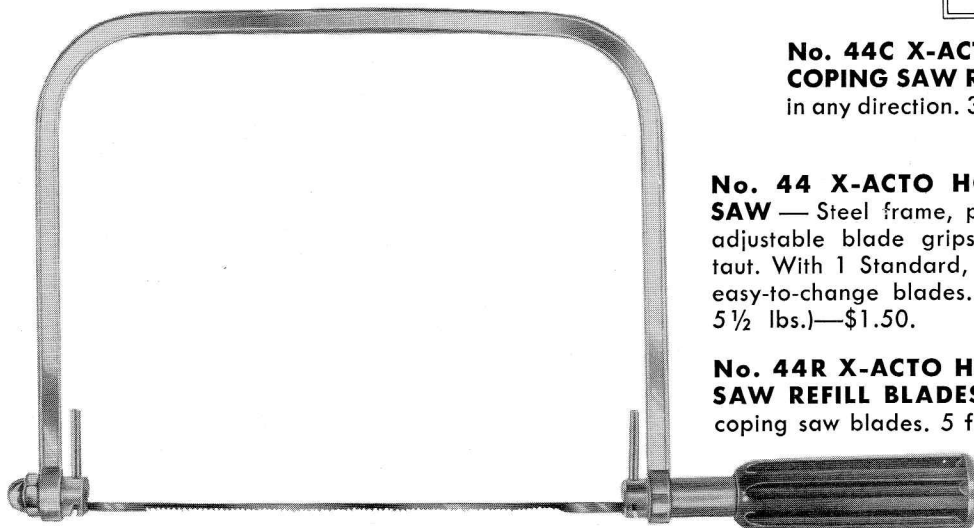

No. 44C X-ACTO SPIRAL SAFETY COPING SAW REFILL BLADES—Cut in any direction. 3 blades (carded)—30c.

No. 44 X-ACTO HOBBYCRAFT SAW — Steel frame, plastic handle, adjustable blade grips hold blades taut. With 1 Standard, 3 Safety Saw easy-to-change blades. (Wt. 1 doz. — 5 ½ lbs.)—$1.50.

No. 44R X-ACTO HOBBYCRAFT SAW REFILL BLADES—Standard coping saw blades. 5 for 30c.