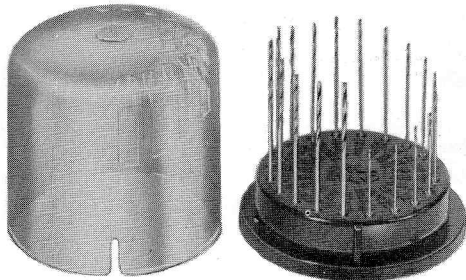

No. 12D X-ACTO DRILL STAND SET —
20 Carbon Steel Wire Twist Drills, 61-80.
On handy plastic stand with acetate
cover. Numbered place for each drill.
Boxed ..... List $6.50
(Wt. 1 doz.—1 lb.)

**No. 13D X-ACTO DRILL
STAND SET** — 20 Carbon Steel
Swiss Spade Drills—Nos. 61-80—
on stand with cover as No. 12D.
Complete boxed. (Wt. 1 doz.—1 lb.)
$3.25

No. 47N X-ACTO HAND DRILL
Double-pinion action, hard steel
chuck jaws, plastic handle. Takes
Drill Bits #80 (smallest) to 3/16".
Boxed ..... List $2.50