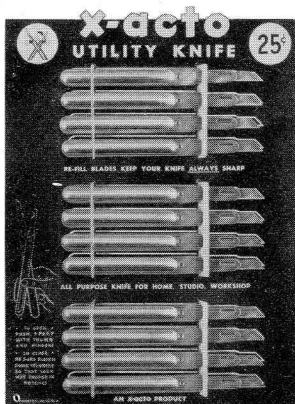

(Wt. 1 doz. Cards—10 3/8 lbs.)

No. 303 X-ACTO "C" CLAMP CARD—carries 3 each of four "C" Clamps. Complete—\$5.80.

(Wt. 1 doz. Cards—15 1/4 lbs.)

No. 304 X-ACTO BLADE PACKAGE CARD—carries 20 asst. pkgs. Refill Blades. Complete—\$9.60.

(Wt. 1/2 doz. Cards—3 1/2 lbs.)

No. 308 X-ACTO UTILITY KNIFE CARD—carries 12 No. 8 Knives. Complete—\$3.00.

(Wt. 1 doz. Cards—13 1/4 lbs.)

No. 309 X-ACTO SCREW DRIVER CARD—carries 3 No. 70 Sets, 6 Screw Drivers, 12 Blades. Complete \$10.44