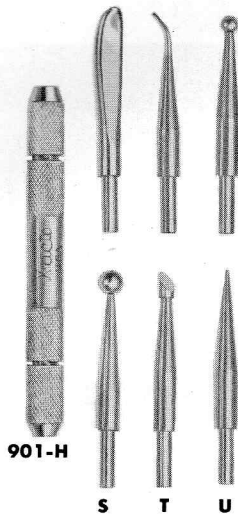

Make your hands more creative with

x-acto®

Leathercraft Tools

LEATHERCRAFT

MODELLING TOOLS

No. 901-H X-ACTO DOUBLE CHUCK MODELLING HANDLE—Provides positive-lock for each of 6 modelling points—(Wt. 1 doz.—1/4 lb.)—35c