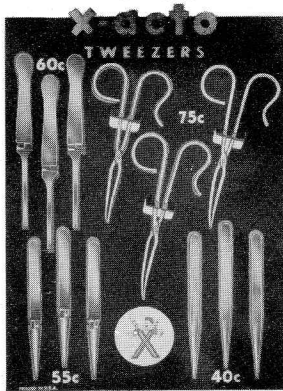

No. 112 X-ACTO HOBBY DRILL BIT MERCHISER

Stocks 42 doz. asst. drills, 3 sets (of 9 ea.) "C" Drill Asst., 3 pieces "D" Hobby Drill Adapter Chucks. (Wt. 1 pc.—1 1/8 lbs.) \$166.60

OR order this wooden fitted-chest—holds all items (illus.) \$1.00 net . . . fill as you wish.

No. 301 X-ACTO HAND DRILL & PIN VISE MERCHISER UNIT—one dozen 21D Hand Drill & Pin Vise in smart pop-up display carton . . . \$12.00

(Wt. 1 pc.—1 3/8 lbs.)

No. 302 X-ACTO TWEEZER CARD—carries 3 each Nos. 36, 37, 38, 39 Tweezers. Complete—\$7.00.