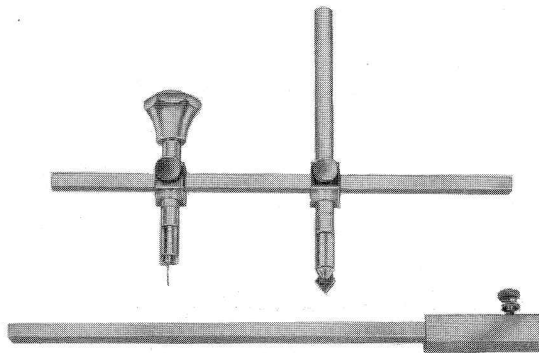

Make your hands more creative with

x-acto[®]

Tools for Arts and Crafts

Unique, specially designed X-acto precision tools and sets for commercial artists, photographers, draftsmen, hobbyists, etc.

No. 110 X-ACTO MAT & BEVELLER KNIFE GUIDE—For cutting perfect picture mats; simple and easy to use; of light magnesium. For artists, photographers, architects, draftsmen or anyone who has to cut mats (up to 30") or other materials to exact size. Complete with No. 6 Knife and instructions. (Wt.1 doz.—21 ¼ lbs.)—\$9.00.