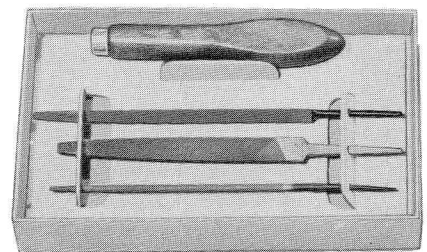

No. 60 X-ACTO FILE SET—Has 3 Files — Round, Flat, Triangular. Each fits firm-gripping Handle. Boxed complete. (Wt. 1 doz.—2 ½ lbs.) —$1.50.