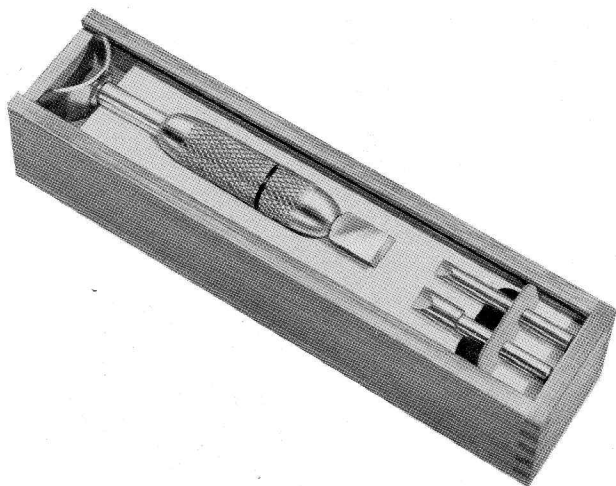

No. 91L X-ACTO LEATHER SWIVEL CUTTER

SET—Has No. 910 Swivel Cutter chuck handle with $\frac{3}{16}$ " , $\frac{1}{4}$ " , $\frac{3}{8}$ " blades. Available in sizes to fit every hand. In slide-cover wood chest. (Wt. 1 doz.—2 $\frac{1}{2}$ lbs.)—$3.00.