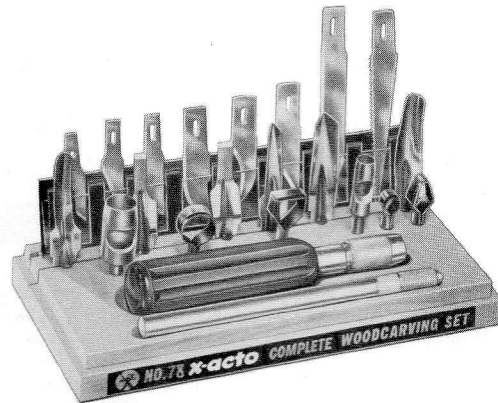

No. 66 X-acto Pocket Knife—stainless steel shell, high carbon steel surgical blade, push button one-hand operation with flat spring catch. Individually gift boxed, (Wt. 1 doz.—1 lb.).....59¢

Make your hands more creative with

x-acto®

Carving Sets

X-ACTO CARDBOARD DISPLAY EASEL—FREE, to show Nos. 82 & 83 Sets

No. 75 X-ACTO CARVING CHEST—“The Leader”—No. 5 Knife handle, 5 asstd. regular blades in patented holder, 2 3-inch blades, 6 gouges, 4 routers. In handy, index-size, natural finish wood chest. (Wt. doz.—7½ lbs.)—\$5.00.

No. 80 X-ACTO WHITTLER'S SET—No. 6 Knife with solid aluminum handle, 5 extra asstd. blades. In wooden chest. (Wt. doz.—4½ lbs.)—\$2.40.

No. 77 X-ACTO VIZI-DOME WOODCARVING SET—6 gouge blades, 4 regular blades, 2 3-inch blades, No. 5 Knife handle (takes all blades). On black plastic base, clear plastic top. (Wt. 1 doz.—5 lbs.)—\$3.60.

No. 78 X-ACTO DELUXE CARVING SET—Nos. 1 & 5 Knife handles, 6 gouges, 4 routers, 2 punches, 6 regular blades, 2 3-inch blades—all different. Mounted on wood block. (Wt. 1 doz.—7¼ lbs.)—\$6.00.

No. 82 X-ACTO KNIFE CHEST—Nos. 1, 2, 5 Knives, 8 asstd. extra blades in patented holder. In handy, natural finish wood chest. (Wt. 1 doz.—8½ lbs.)—\$4.20 (Wt. 6 doz.—51 lbs.)