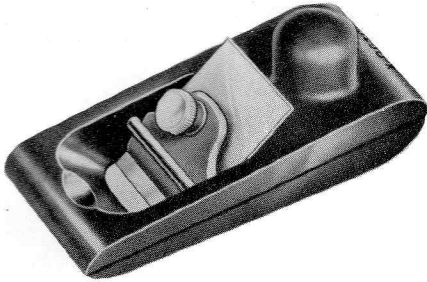

No. 38 X-ACTO TWEEZERS—
Cross - action,
self - locking,
Blunt—60c.

No. 39 X-ACTO FORCEPS—
Scis-
sor-action—75c.

(Above sold carded only)

Make your hands more creative with

x-acto[®]

Hobby Tools

Precision-made to meet the demand for tools specifically designed to do a great variety of hobby and handicraft jobs.

No. 40 X-ACTO BLOCK PLANER
—For delicate work and heavy planing—fits hand. Single bevel surgical steel blade steel bottom plate, plastic body. Individ. boxed. (Wt. 1 doz.—3 ¼ lbs.)—\$1.20.

No. 45 X-ACTO SPOKESHAVE
—For fine shaving, rounding, shaping. Solid one-piece metal handle (3 ⅛" long), single bevel surgical steel blade (7/8" wide). Individ. boxed. (Wt. 1 doz.—1 lb.)—55c.